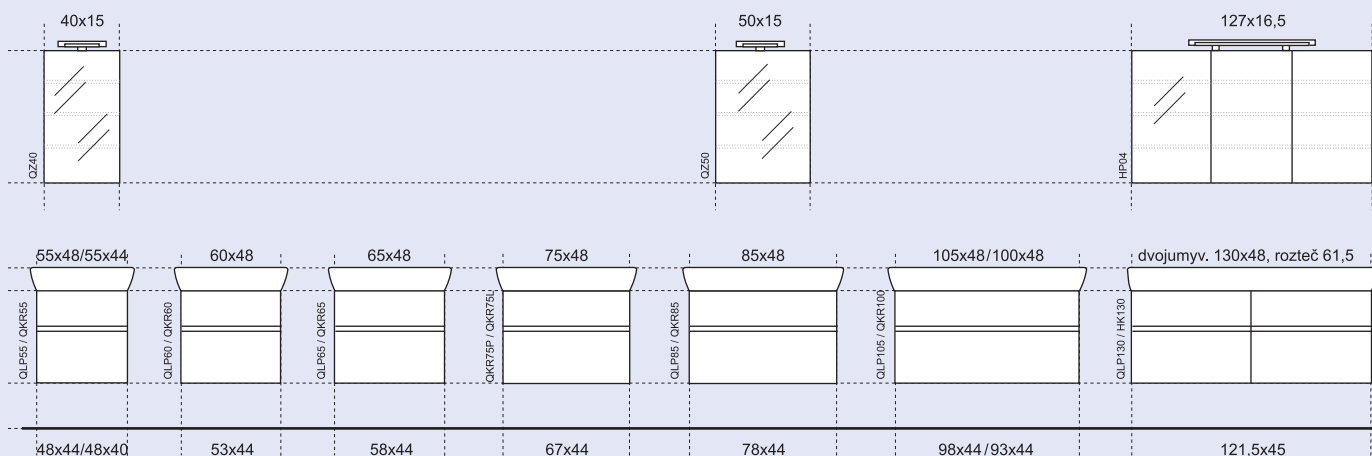

Art. Number	Description	Structure/Fronts	Size (cm) width x height x depth	EUR excl. VAT

Vanity unit with ceramic washbasin Laufen Pro**

QLP55.RAL	Vanity unit with ceramic washbasin 55x48 cm	Glossy lacquered	48x49x44	427,00
QLP55.#	Vanity unit with ceramic washbasin 55x48 cm	decor	48x49x44	421,80
QLP60.RAL	Vanity unit with ceramic washbasin 60x48 cm	Glossy lacquered	53x49x44	433,10
QLP60.#	Vanity unit with ceramic washbasin 60x48 cm	decor	53x49x44	427,00
QLP65.RAL	Vanity unit with ceramic washbasin 65x48 cm	Glossy lacquered	58x49x44	448,40
QLP65.#	Vanity unit with ceramic washbasin 65x48 cm	decor	58x49x44	441,40
QLP85.RAL	Vanity unit with ceramic washbasin 85x48 cm	Glossy lacquered	78x49x44	696,50
QLP85.#	Vanity unit with ceramic washbasin 85x48 cm	decor	78x49x44	687,30
QLP105.RAL	Vanity unit with ceramic washbasin 105x48 cm	Glossy lacquered	98x49x44	843,50
QLP105.#	Vanity unit with ceramic washbasin 105x48 cm	decor	98x49x44	834,30
QLP130.RAL	Vanity unit with ceramic doublewashbasin 130x48 cm	Glossy lacquered	121,5x49x45	1 345,80
QLP130.#	Vanity unit with ceramic doublewashbasin 130x48 cm	decor	121,5x49x45	1 302,40

Vanity unit with ceramic washbasin Keramag Renova Plan**

QKR55.RAL	Vanity unit with ceramic washbasin 55x44 cm	Glossy lacquered	48x49x40	427,00
QKR55.#	Vanity unit with ceramic washbasin 55x44 cm	decor	48x49x40	421,80
QKR60.RAL	Vanity unit with ceramic washbasin 60x48 cm	Glossy lacquered	53x49x44	433,10
QKR60.#	Vanity unit with ceramic washbasin 60x48 cm	decor	53x49x44	427,00
QKR65.RAL	Vanity unit with ceramic washbasin 65x48 cm	Glossy lacquered	58x49x44	448,40
QKR65.#	Vanity unit with ceramic washbasin 65x48 cm	decor	58x49x44	441,40