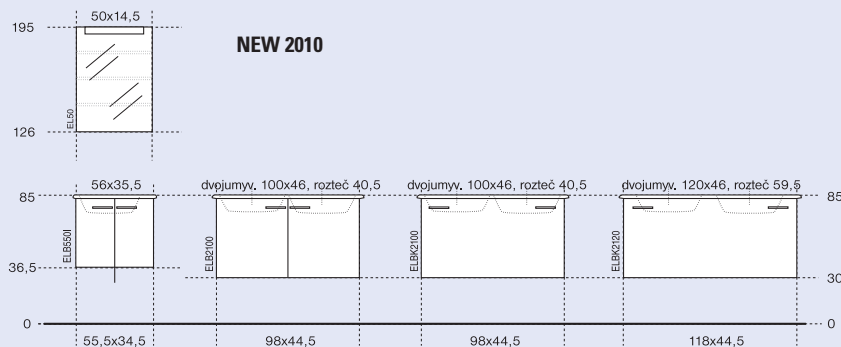

Cabinets

Art. Number	Description	Structure/Fronts	Size (cm) width x height x depth	EUR excl. VAT

Cabinets

ELB01.* L	Tall cabinet with drawer - left	*	38x180x34	260,00
ELB01.* P	Tall cabinet with drawer - right	*	38x180x34	260,00
ELB02.*	Tall cabinet	*	38x180x34	239,30
ELB03.* L	Cabinet with drawer - left	*	35x72x34	192,60
ELB03.* P	Cabinet with drawer - right	*	35x72x34	192,60
ELB04.*	Upper cabinet	*	50x70x14,5	103,40
ELB05.*	Upper cabinet	*	35x69x15	92,20
ELB06.*	Upper cabinet	*	20x69x14,5	76,50

NEW 2010

ELB2100.L	vanity unit with double washbasin 100x46 cm	*	98x55x45	343,00
ELBK2100.L	vanity unit drawer with double washbasin 100x46 cm	*	98x55x45	495,90
ELBK2120.L	vanity unit drawer with double washbasin 100x46 cm	*	118x55x45	619,90
ELB50I.L	vanity unit with ceramic washbasin 55x35 cm	*	55,5x48,5x34,5	186,00
EL50.L L	Mirror cabinet with lamp, switch and socket left	*	50x70x15	206,70
EL50.L P	Mirror cabinet with lamp, switch and socket right	*	50x70x15	206,70

Mirrors/ mirror cabinets

YE01.*	Mirror cabinet (left/right)	*	47x69x15	136,40
ELB47	Mirror	*	47x69x2	20,70
ELBZ47.*	Mirror with shelf and halogen lamps, switch and socket	*	47x69x14,5	139,30