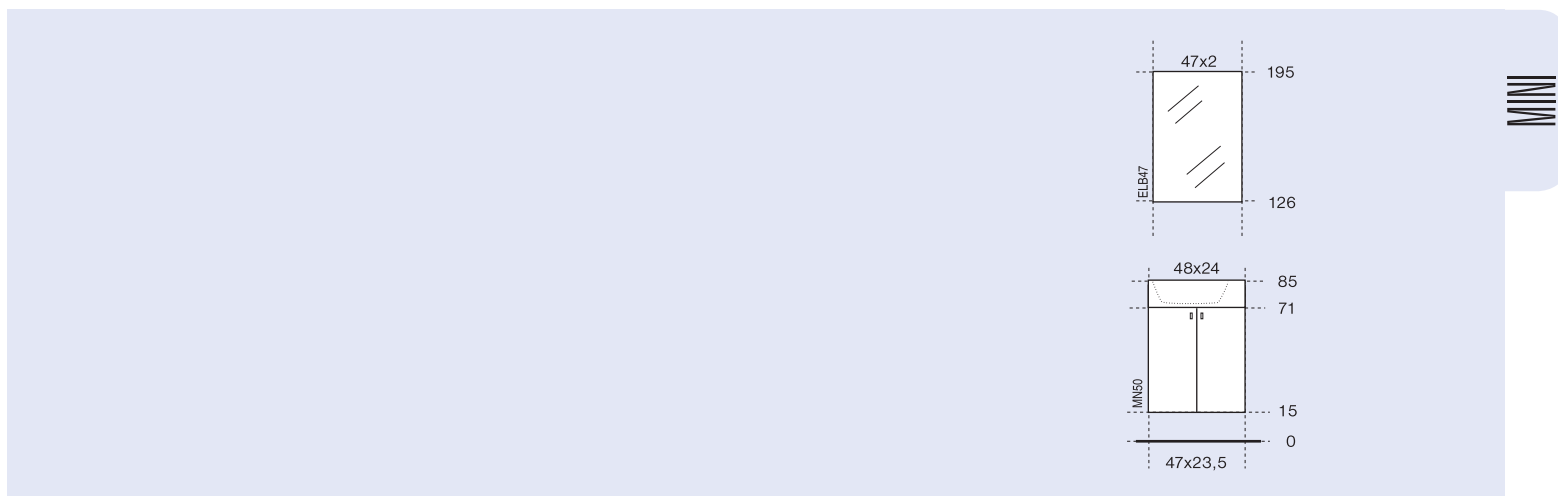

Art. Number	Description	Structure/Fronts	Size (cm) width x height x depth	EUR excl. VAT
HL137	Furniture siphon (saves a lot of space)			24,00

MINI

Art. Number	Description	Structure/Fronts	Size (cm) width x height x depth	EUR excl. VAT

Vanity units Ceramic Washbasin

MN50.L	Vanity unit with ceramic washbasin 48 x 24 cm	White glossy lacquered	47x65x23,5	138,80
MN50.D	Vanity unit with ceramic washbasin 48 x 24 cm	Oak melamin	47x65x23,5	138,80
MN50.W	Vanity unit with ceramic washbasin 48 x 24 cm	Wenge melamin	47x65x23,5	138,80