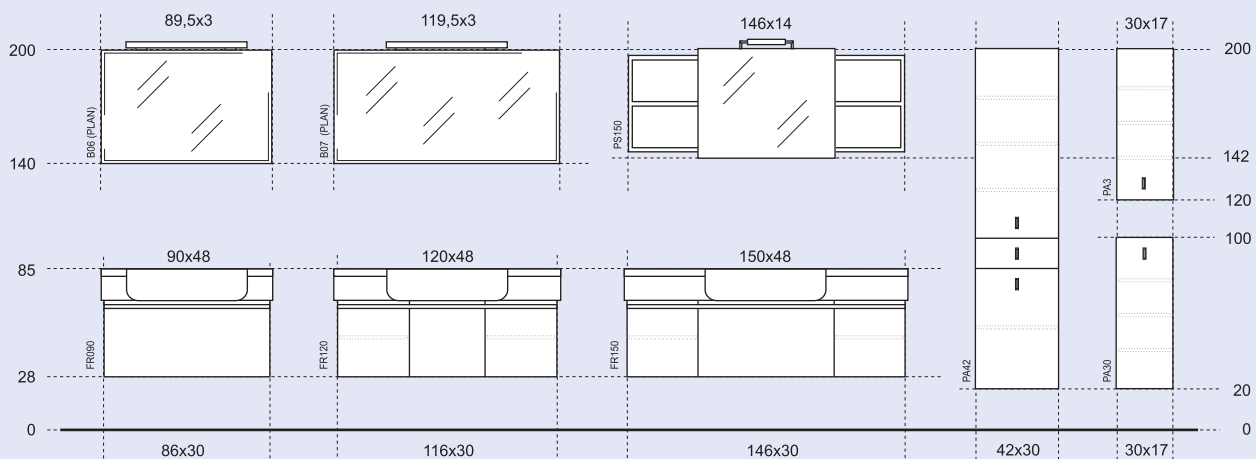

Art. Number	Description	Structure/Fronts	Size (cm) width x height x depth	EUR excl. VAT

Vanity unit with ceramic washbasin Laufen Form

FR090.LLM	Vanity unit, washbasin /90x48/	white glossy lacquered/white glossy lacquered, chrome handle	86x57x30	866,30
FR090.BR	Vanity unit, washbasin /90x48/	beech melamin/solid beech grid	86x57x30	1 017,70
FR090.BL	Vanity unit, washbasin /90x48/	beech melamin/white glossy lacquered	86x57x30	789,90
FR090.LA	Vanity unit, washbasin /90x48/	white glossy lacquered/sanded glass in ALU frame	86x57x30	931,90
FR090.ZZ	Vanity unit, washbasin /90x48/	zebrano melamin/zebrano veneer	86x57x30	881,60
FR120.LLM	Vanity unit, washbasin /120 x 48/	white glossy lacquered/white glossy lacquered, chrome handle	116x57x30	1 344,50
FR120.BR	Vanity unit, washbasin /120 x 48/	beech melamin/solid beech grid	116x57x30	1 477,90
FR0120.BL	Vanity unit, washbasin /120 x 48/	beech melamin/white glossy lacquered	116x57x30	1 145,00
FR0120.LA	Vanity unit, washbasin /120 x 48/	white glossy lacquered/sanded glass in ALU frame	116x57x30	1 395,70
FR0120.ZZ	Vanity unit, washbasin /120 x 48/	zebrano melamin/zebrano veneer	116x57x30	1 425,90
FR150.LLM	Vanity unit, washbasin /150 x 48/	white glossy lacquered/white glossy lacquered, chrome handle	146x57x30	1 516,00
FR150.BR	Vanity unit, washbasin /150 x 48/	beech melamin/solid beech grid	146x57x30	1 680,00
FR0150.BL	Vanity unit, washbasin /150 x 48/	beech melamin/white glossy lacquered	146x57x30	1 302,50
FR0150.LA	Vanity unit, washbasin /150 x 48/	white glossy lacquered/sanded glass in ALU frame	146x57x30	1 609,70
FR0150.ZZ	Vanity unit, washbasin /150 x 48/	zebrano melamin/zebrano veneer	146x57x30	1 627,10