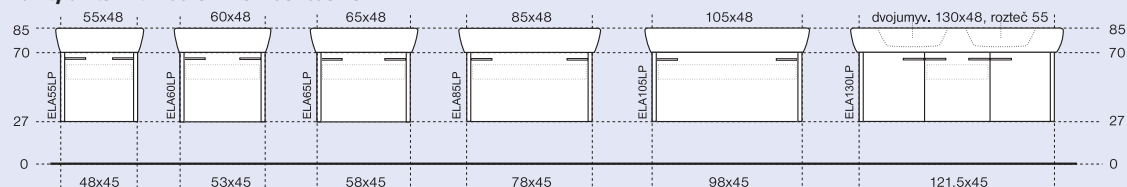

Art. Number	Description	Structure/Fronts	Size (cm) width x height x depth	EUR excl. VAT

Vanity units (one drawer)

ELA50B.*	vanity unit with ceramic washbasin 50x42 cm	*	47,5x70x30	228,50
ELA55B.*	vanity unit with ceramic washbasin 55x42 cm	*	52x70x30	237,60
ELA60B.*	vanity unit with ceramic washbasin 60x43,5 cm	*	57x70x30	244,00
ELA65B.*	vanity unit with ceramic washbasin 65x43 cm	*	61,5x70x30	250,10
ELA75B.*	vanity unit with ceramic washbasin 75x47,5 cm	*	72x70x33,5	284,20
ELA85.*	vanity unit with ceramic washbasin 85x47,5 cm	*	82x70x33,5	394,10

Vanity units with Laufen Pro washbasins

Vanity units with Keramag Renova Plan washbasins