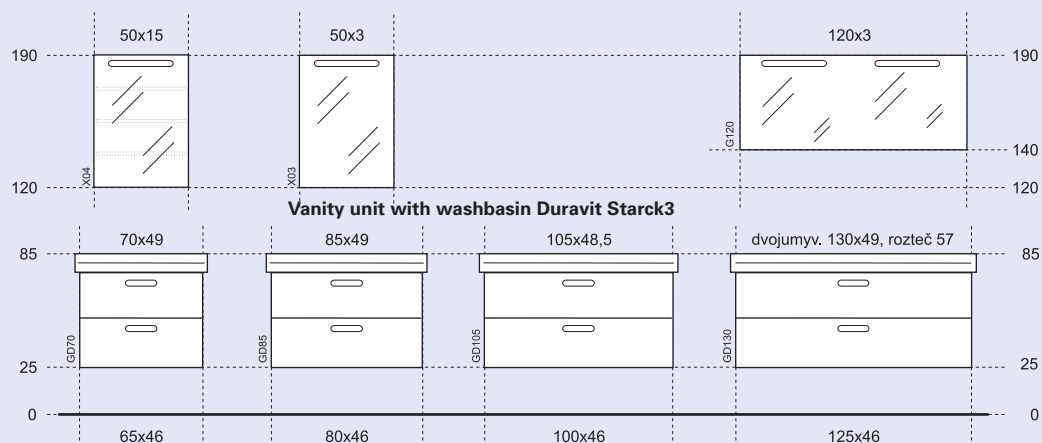

Art. Number	Description	Structure/Fronts	Size (cm) width x height x depth	EUR excl. VAT
Vanity units with washbasins Duravit Starck3				
GD70.T	Vanity unit with washbasin 70 x 49 cm	teak/teak	65x60x46	968,00
GD70.RAL	Vanity unit with washbasin 70 x 49 cm	RAL/RAL	65x60x46	978,98
GD85.T	Vanity unit with washbasin 85 x 49 cm	teak/teak	80x60x46	1 135,58
GD85.RAL	Vanity unit with washbasin 85 x 49 cm	RAL/RAL	80x60x46	1 132,74
GD105.T	Vanity unit with washbasin 105 x 48,5 cm	teak/teak	100x60x46	1 295,07
GD105.RAL	Vanity unit with washbasin 105 x 48,5 cm	RAL	100x60x46	1 314,50
GD130.T	Vanity unit with doublewashbasin 130 x 49 cm	teak/teak	125x60x46	1 496,20
GD130.RAL	Vanity unit with doublewashbasin 130 x 49 cm	RAL	125x60x46	1 529,12

Vanity units with washbasins Roca Stratum

GR90.T	Vanity unit with washbasin 90 x 50 cm	teak/teak	87,5x60x46	924,00
GR90.RAL	Vanity unit with washbasin 90 x 50 cm	RAL/RAL	87,5x60x46	918,33
GR110.T	Vanity unit with washbasin 110 x 50 cm	teak/teak	107,5x60x46	996,66
GR110.RAL	Vanity unit with washbasin 110 x 50 cm	RAL/RAL	107,5x60x46	1 001,91
GR130.T	Vanity unit with doublewashbasin 130 x 50cm	teak/teak	127,5x60x46	1 263,99
GR130.RAL	Vanity unit with doublewashbasin 130 x 50cm	RAL/RAL	127,5x60x46	1 292,87

Cabinets

G01.T L	Tall cabinet left	teak/teak	50x175x34	622,13
G01.RAL L	Tall cabinet left	RAL/RAL	50x175x34	709,70
G01.T P	Tall cabinet right	teak/teak	50x175x34	622,13
G01.RAL P	Tall cabinet right	RAL/RAL	50x175x34	709,70