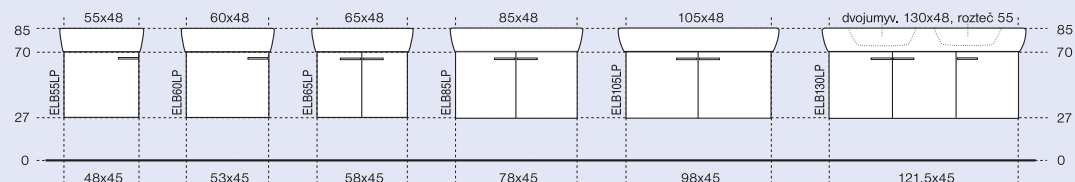

Vanity units with Laufen Pro washbasins