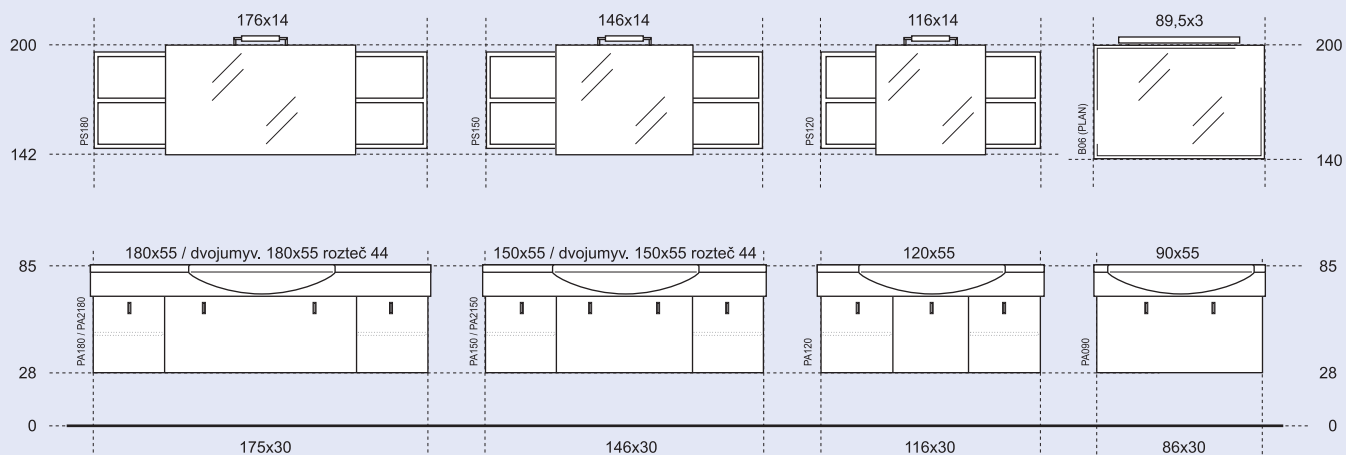

Art. Number	Description	Structure/Fronts	Size (cm) width x height x depth	EUR excl. VAT

Vanity unit with ceramic washbasin Laufen Palace

PA090.LLM	Vanity unit, washbasin /90x55/	white glossy lacquered/white glossy lacquered, chrome handle	86x57x30	910,90
PA090.BR	Vanity unit, washbasin /90x55/	beech melamin/solid beech grid	86x57x30	1 063,10
PA090.BL	Vanity unit, washbasin /90x55/	beech melamin/white glossy lacquered	86x57x30	835,70
PA090.LA	Vanity unit, washbasin /90x55/	white glossy lacquered/sanded glass in ALU frame	86x57x30	975,70
PA090.ZZ	Vanity unit, washbasin /90x55/	zebrano melamin/zebrano veneer	86x57x30	925,40
PA120.LLM	Vanity unit, washbasin /120x55/	white glossy lacquered/white glossy lacquered, chrome handle	116x57x30	1 461,30
PA120.BR	Vanity unit, washbasin /120x55/	beech melamin/solid beech grid	116x57x30	1 591,70
PA120.BL	Vanity unit, washbasin /120x55/	beech melamin/white glossy lacquered	116x57x30	1 262,20
PA120.LA	Vanity unit, washbasin /120x55/	white glossy lacquered/sanded glass in ALU frame	116x57x30	1 508,50
PA120.ZZ	Vanity unit, washbasin /120x55/	zebrano melamin/zebrano veneer	116x57x30	1 540,00
PA150.LLM	Vanity unit, washbasin /150x55/	white glossy lacquered/white glossy lacquered, chrome handle	146x57x30	1 659,90
PA150.BR	Vanity unit, washbasin /150x55/	beech melamin/solid beech grid	146x57x30	1 823,50
PA150.BL	Vanity unit, washbasin /150x55/	beech melamin/white glossy lacquered	146x57x30	1 446,90
PA150.LA	Vanity unit, washbasin /150x55/	white glossy lacquered/sanded glass in ALU frame	146x57x30	1 750,00
PA150.ZZ	Vanity unit, washbasin /150x55/	zebrano melamin/zebrano veneer	146x57x30	1 771,00
PA2150.LLM	Vanity unit, doublewashbasin 150x55, drain distance 44 cm	white glossy lacquered/white glossy lacquered, chrome handle	146x57x30	1 746,60
PA2150.BR	Vanity unit, doublewashbasin 150x55, drain distance 44 cm	beech melamin/solid beech grid	146x57x30	1 910,20