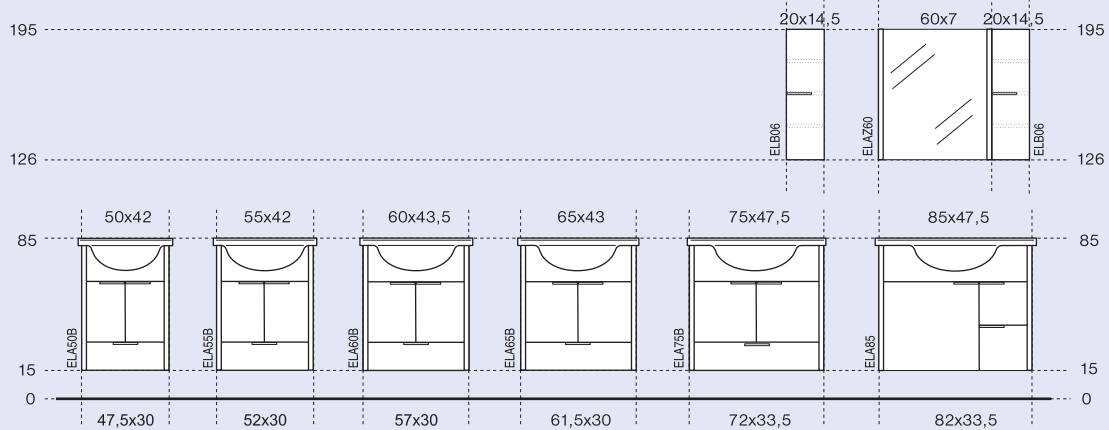

ELEMENTS A

Art. Number	Description	Structure/Fronts	Size (cm) width x height x depth	EUR excl. VAT

Vanity units (w/o drawers)

ELA50.*	vanity unit with ceramic washbasin 50x42 cm	*	47,5x70x30	177,00
ELA55.*	vanity unit with ceramic washbasin 55x42 cm	*	52x70x30	185,50
ELA60.*	vanity unit with ceramic washbasin 60x43,5 cm	*	57x70x30	192,20
ELA65.*	vanity unit with ceramic washbasin 65x43 cm	*	61,5x70x30	197,70
ELA75.*	vanity unit with ceramic washbasin 75x47,5 cm	*	72x70x33,5	228,20

ELEMENTS A