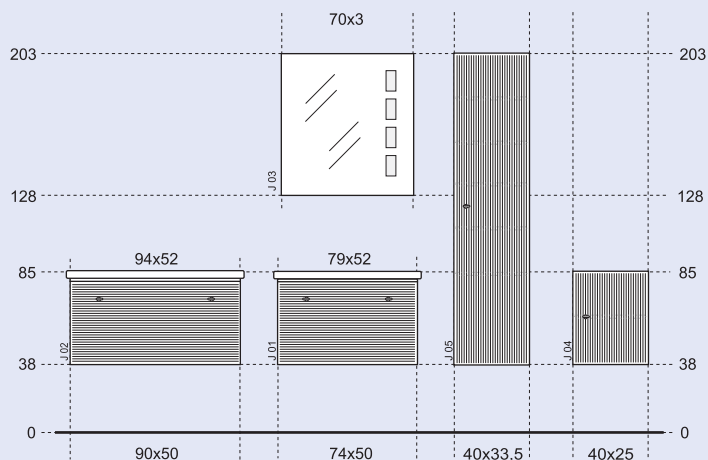

Art. Number	Description	Structure/Fronts	Size (cm) width x height x depth	EUR excl. VAT
Z07.WWA	Tall cabinet right/left	decor wenge/wenge in ALU frame	38x165x22	229,30

Accessories

WKA.1	Lamp Karo	ALU		40,70
WSF14.3A	Lamp Stratos Fluo	ALU		207,40
HL137	Furniture siphon (saves a lot of space). Furniture siphon is necessary for these vanity units!			25,50
SBOX	Drawer divider (in the bottom drawer)			32,80

BAMBOO

Art. Number	Description	Structure/Fronts	Size (cm) width x height x depth	EUR excl. VAT

Vanity units with ceramic washbasins

J01.BM	Vanity unit with drawer, washbasin /79x52 cm/	bamboo veneer/bamboo in ALU frame	74x47x50	1 082,90
J02.BM	Vanity unit with drawer, washbasin /94x52 cm/	bamboo veneer/bamboo in ALU frame	90x47x50	1 190,10

Cabinets

J04.BM L	Wall cabinet left	bamboo veneer/bamboo in ALU frame	40x47x25	402,60
J04.BM P	Wall cabinet right	bamboo veneer/bamboo in ALU frame	40x47x25	402,60
J05.BM L/P	Tall cabinet with wicker baskets (universal right/left)	bamboo veneer/bamboo in ALU frame	40x165x33,5	1 093,80

Mirror

J03	Mirror with lamp and switch		70x75x3	196,90

Accessories

Q58	Laundry basket	ALU		56,90
HL137	Furniture siphon (saves a lot of space). Furniture siphon is necessary for these vanity units!			24,00