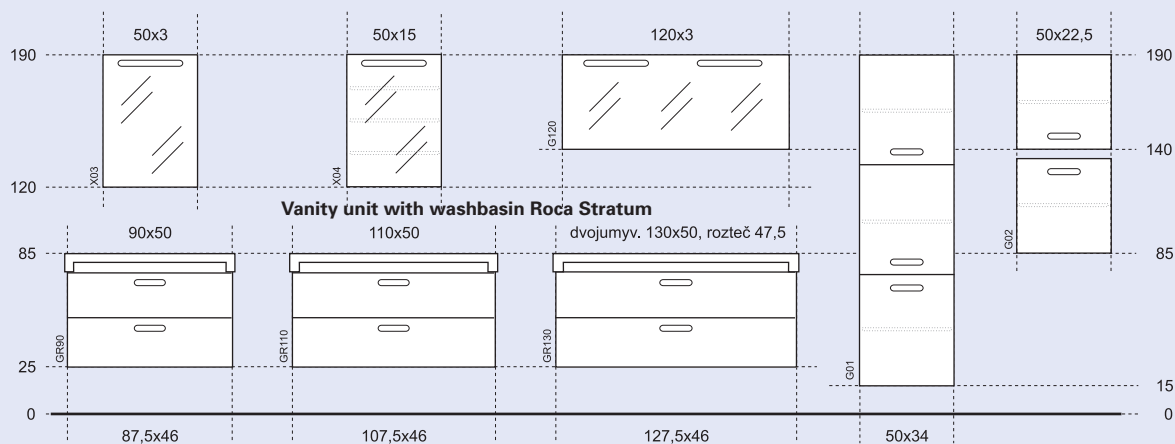

Art. Number	Description	Structure/Fronts	Size (cm) width x height x depth	EUR excl. VAT
G02.T LD PH	Wall cabinet left	teak/teak	50x50x22,5	267,33
G02.RAL LD PH	Wall cabinet left	RAL/RAL	50x50x22,5	297,15
G02.T PD LH	Wall cabinet right	teak/teak	50x50x22,5	267,33
G02.RAL PD LH	Wall cabinet right	RAL/RAL	50x50x22,5	297,15

Mirrors/Mirror cabinets

X04.T L	Mirror cabinet with lamp, switch and socket left	teak	50x70x15	446,25
X04.RAL L	Mirror cabinet with lamp, switch and socket left	RAL	50x70x15	577,50
X04.T P	Mirror cabinet with lamp, switch and socket right	teak	50x70x15	446,25
X04.RAL P	Mirror cabinet with lamp, switch and socket right	RAL	50x70x15	577,50
X03	Mirror with lamp		50x70x3	135,66
G120	Mirror with lamp		120x50x30	393,75
V18	Mirror in ALU frame with lamp	Alu	71,5x80	415,70
VM16	Mirror in ALU frame with lamp	Alu	120x80	590,63

Accessories

Q56	Laundry basket	chrome		99,96
HL137	Furniture siphon (saves a lot of space). Furniture siphon is necessary for these vanity units!			24,00
	Add RAL colour number (according to colour card) to each item. WP0500A - white mother-of-pearls, GR7507D - black mother-of-pearls, 8029 - bronze mother-of-pearls			0,00
	Custom made RAL colour - price per order			56,91