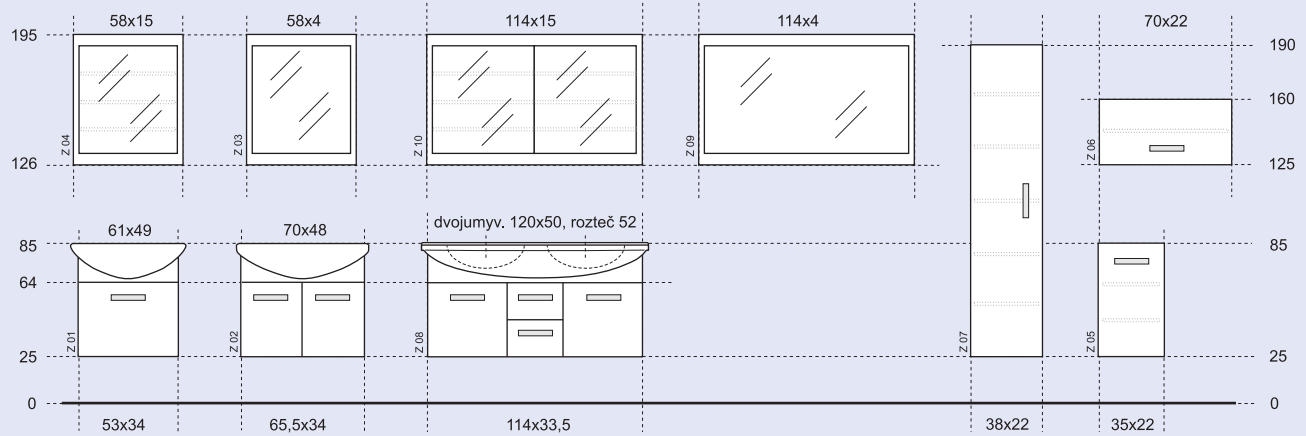

Art. Number	Description	Structure/Fronts	Size (cm) width x height x depth	EUR excl. VAT

Mirrors/Mirror cabinets

Z03.LL	Mirror	white glossy lacquered/white glossy lacquered	58x69x4	100,00
Z03.WWA	Mirror	decor wenge/dekor wenge	58x69x4	89,80
Z04.LL	Mirror cabinet (door-mirror from both sides)	white glossy lacquered/white glossy lacquered	58x69x15	175,00
Z04.WWA	Mirror cabinet (door-mirror from both sides)	decor wenge/dekor wenge	58x69x15	161,90
Z09.LL	Mirror	white glossy lacquered/white glossy lacquered	114x69x4	142,40
Z09.WWA	Mirror	decor wenge/dekor wenge	114x69x4	136,70
Z10.LL	Mirror cabinet right/left	white glossy lacquered/white glossy lacquered	114x69x22	277,80
Z10.WWA	Mirror cabinet right/left	decor wenge/dekor wenge	114x69x22	273,50

Cabinets

Z05.LL P	Wall cabinet right	white glossy lacquered/white glossy lacquered	35x60x22	130,10
Z05.LLA P	Wall cabinet right	white glossy lacquered/sanded glass in ALU frame	35x60x22	203,80
Z05.WWA P	Wall cabinet right	decor wenge/wenge in ALU frame	35x60x22	128,60
Z05.LL L	Wall cabinet left	white glossy lacquered/white glossy lacquered	35x60x22	130,10
Z05.LLA L	Wall cabinet left	white glossy lacquered/sanded glass in ALU frame	35x60x22	203,80
Z05.WWA L	Wall cabinet left	decor wenge/wenge in ALU frame	35x60x22	128,60
Z06.LL	Upward opening wall cabinet	white glossy lacquered/white glossy lacquered	70x35x22	136,20
Z06.LLA	Upward opening wall cabinet	white glossy lacquered/sanded glass in ALU frame	70x35x22	215,10
Z06.WWA	Upward opening wall cabinet	decor wenge/wenge in ALU frame	70x35x22	145,10
Z07.LL	Tall cabinet right/left	white glossy lacquered/white glossy lacquered	38x165x22	260,10
Z07.LLA	Tall cabinet right/left	white glossy lacquered/sanded glass in ALU frame	38x165x22	382,90