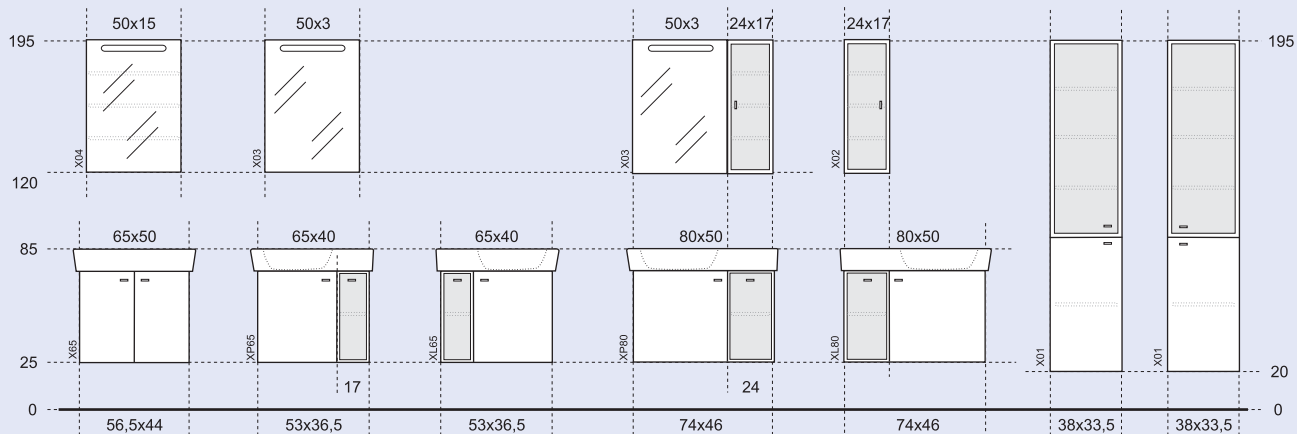

Art. Number	Description	Structure/Fronts	Size (cm) width x height x depth	EUR excl. VAT

vanity unit with ceramic washbasin Keramag Ego Plus

X65.L	Vanity unit with washbasin 65 x 50 cm	white glossy lacquered	56,5x60x34	643,10
X65.K	Vanity unit with washbasin 65 x 50 cm	chestnut	56,5x60x34	655,80
X65D	Vanity unit with washbasin 65 x 50 cm	dark oak	56,5x60x34	655,80
XP65.L	Vanity unit with washbasin 65 x 40 on right	white glossy lacquered	59x60x36,5	805,00
XP65.K	Vanity unit with washbasin 65 x 40 on right	chestnut	59x60x36,5	796,30
XP65D	Vanity unit with washbasin 65 x 40 on right	dark oak	59x60x36,5	796,30
XL65.L	Vanity unit with washbasin 65 x 40 on left	white glossy lacquered	59x60x36,5	805,00
XL65.K	Vanity unit with washbasin 65 x 40 on left	chestnut	59x60x36,5	796,30
XL65D	Vanity unit with washbasin 65 x 40 on left	dark oak	59x60x36,5	796,30
XP80.L	Vanity unit with washbasin 80 x 50 cm on right	white glossy lacquered	74x60x46	936,30
XP80.K	Vanity unit with washbasin 80 x 50 cm on right	chestnut	74x60x46	927,60
XP80D	Vanity unit with washbasin 80 x 50 cm on right	dark oak	74x60x46	927,60
XL80.L	Vanity unit with washbasin 80 x 50 cm on left	white glossy lacquered	74x60x46	936,30
XL80.K	Vanity unit with washbasin 80 x 50 cm on left	chestnut	74x60x46	927,60
XL80D	Vanity unit with washbasin 80 x 50 cm on left	dark oak	74x60x46	927,60

Wall cabinets

X01.L P	Tall cabinet right	white glossy lacquered	35x175x33,5	446,30
X01.K P	Tall cabinet right	chestnut	35x175x33,5	395,10
X01.D P	Tall cabinet right	dark oak	35x175x33,5	395,10