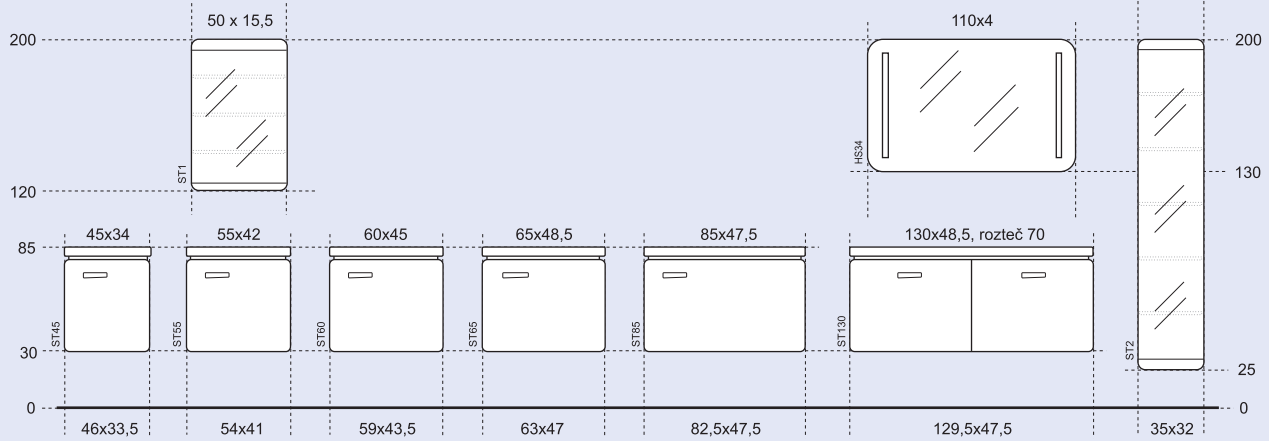

Art. Number	Description	Structure/Fronts	Size (cm) width x height x depth	EUR excl. VAT

Vanity unit with ceramic washbasin Jika Cubito

ST45.X	Vanity unit with drawer, washbasin 45 x 34 cm	white glossy lacquered	46x55x33,5	496,50
ST55.X	Vanity unit with drawer, washbasin 55 x 42 cm	glossy lacquered	54x55x41	546,80
ST60.X	Vanity unit with drawer, washbasin 60 x 45 cm	glossy lacquered	59x55x43,5	566,30
ST65.X	Vanity unit with drawer, washbasin 65 x 48,5 cm	glossy lacquered	63x55x47	606,50
ST85.X	Vanity unit with drawer, washbasin 85 x 47,5 cm	glossy lacquered	82,5x55x47,5	797,80
ST130.X	Vanity unit with drawer, doublewashbasin 130 x 48,5 cm	glossy lacquered	126x55x48,5	1 176,90

Mirror cabinets

ST1P.X	Mirror cabinet with light, socket and switch - right	glossy lacquered	50x80x15,5	459,70
ST1L.X	Mirror cabinet with light, socket and switch - left	glossy lacquered	50x80x15,5	459,70
ST2.X	Tall cabinet	glossy lacquered	35x175x32	771,20

Colours - structure/fronts

RALxxxx	Custom made RAL colour - price per order			56,90
x - RAL lacquer: 0000 - Glossy white, 2011 - Glossy orange, 3020 - Glossy red, 7046 - Glossy grey				

Accessories

HL137	Furniture siphon (saves a lot of space). Furniture siphon is necessary for these vanity units!			24,00
SBOX	Drawer divider			32,80