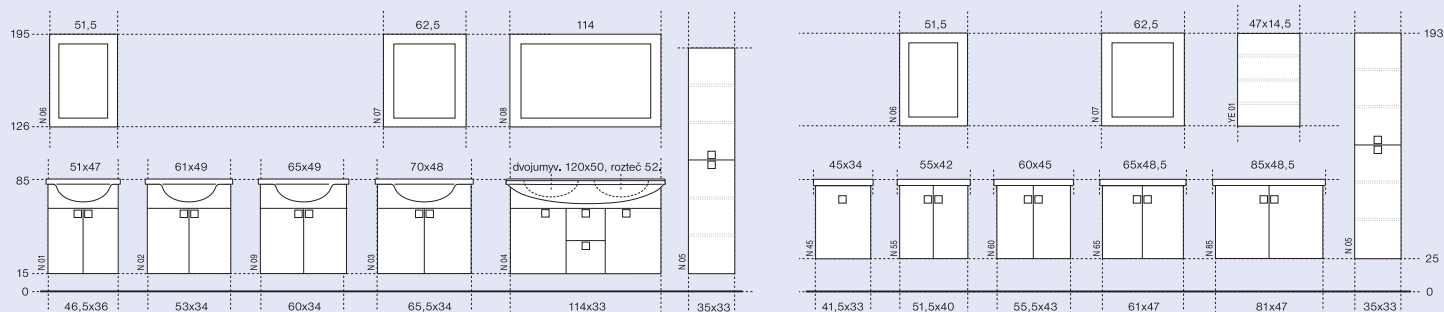

Art. Number	Description	Structure/Fronts	Size (cm) width x height x depth	EUR excl. VAT
ELBZ60.*	Mirror with shelf and halogen lamps, switch and socket	*	60x69x14,5	146,70
ELBZ70.*	Mirror with shelf and halogen lamps, switch and socket	*	70x69x14,5	155,00

Accessories

PEPCR	Lamp Pepita	chrome		45,50
WKA.1	Lamp Karo	ALU		38,50
Q57	Laundry basket	White		29,00
Q59	Pair of feet	ALU		7,90
HL137	Furniture siphon (saves a lot of space)			24,00

Colours - structure/fronts

* L - White glossy lacquered, D - Oak, W - Wenge				
	special finish KeraTect for Keramag washbasin			82,30
	special finish LCC for Laufen washbasin			72,40

SMART

Art. Number	Description	Structure/Fronts	Size (cm) width x height x depth	EUR excl. VAT

Vanity units Ceramic Washbasin

N01.**	vanity unit with ceramic washbasin 51x47 cm	**	46,5x70x36	158,70
N02.**	vanity unit with ceramic washbasin 61x49 cm	**	53x70x34	169,10
N09.**	vanity unit with ceramic washbasin 65x49 cm	**	60x70x34	175,70
N03.**	vanity unit with ceramic washbasin 70x48 cm	**	65,5x70x34	176,90