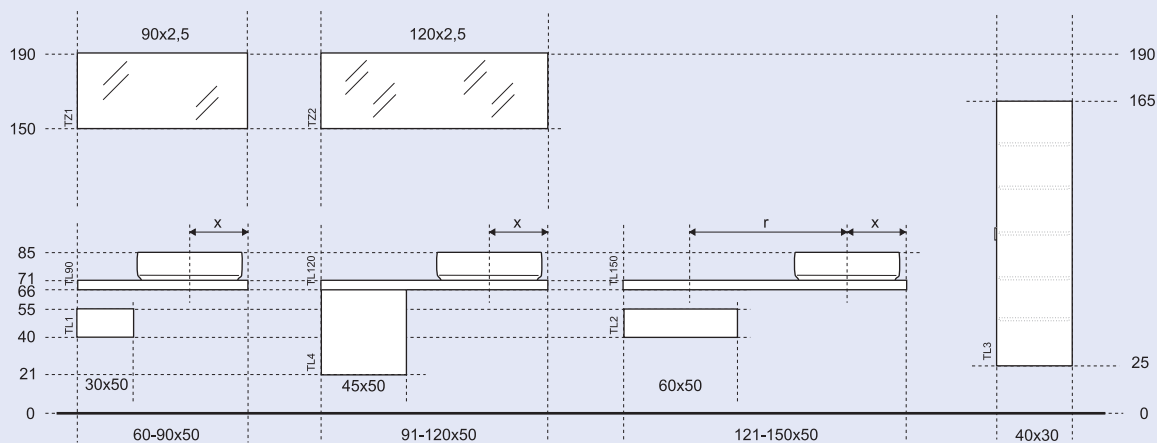

Art. Number	Description	Structure/Fronts	Size (cm) width x height x depth	EUR excl. VAT
TL1.L	drawer 30 cm	white glossy lacquered	30x15x50	234,20
TL1.W	drawer 30 cm	oak stained wenge	30x15x50	303,70
TL2.L	drawer 60 cm	white glossy lacquered	60x15x50	267,80
TL2.W	drawer 60 cm	oak stained wenge	60x15x50	327,70
TL4.L	cabinet 45 cm	white glossy lacquered	45x45x50	205,70
TL4.W	cabinet 45 cm	oak stained wenge	45x45x50	236,30
TL3.L	tall cabinet	white glossy lacquered	40x140x30	1 006,30
TL3.W	tall cabinet	oak stained wenge	40x140x30	1 006,30
TL90.L	shelf for washbasin* 60-90 cm	white glossy lacquered	90x5x50	266,90
TL90.W	shelf for washbasin* 60-90 cm	oak stained wenge	90x5x50	258,20
TL120.L	shelf for washbasin* 91-120 cm	white glossy lacquered	120x5x50	328,10
TL120.W	shelf for washbasin* 91-120 cm	oak stained wenge	120x5x50	301,90
TL150.L	shelf for washbasin* 121-150 cm	white glossy lacquered	150x5x50	415,70
TL150.W	shelf for washbasin* 121-150 cm	oak stained wenge	150x5x50	389,40
TZ1	mirror with switch (possible to hang horizontally or vertically)		90x40/40x90	161,90
TZ2	mirror with switch (possible to hang horizontally or vertically)		120x40/40x120	184,70

Suitable lamps **EAGL2 CR AP**, **TETR CR AP**, **RAFFY CR AC** and **WCG.3C** from page 40/41

Q72	adjustable fixing support 1pc			52,50
C16	support/ towel hanger 1 pc			102,90
	Custom made RAL colour - price per order			56,90
	Use of other washbasin than Kolo Coctail			43,80

* For sheet 90cm two pcs of supports are necessary. For a longer sheet (up to 150cm) 3 pcs are necessary.
Upon ordering do not forget to specify X (or R).