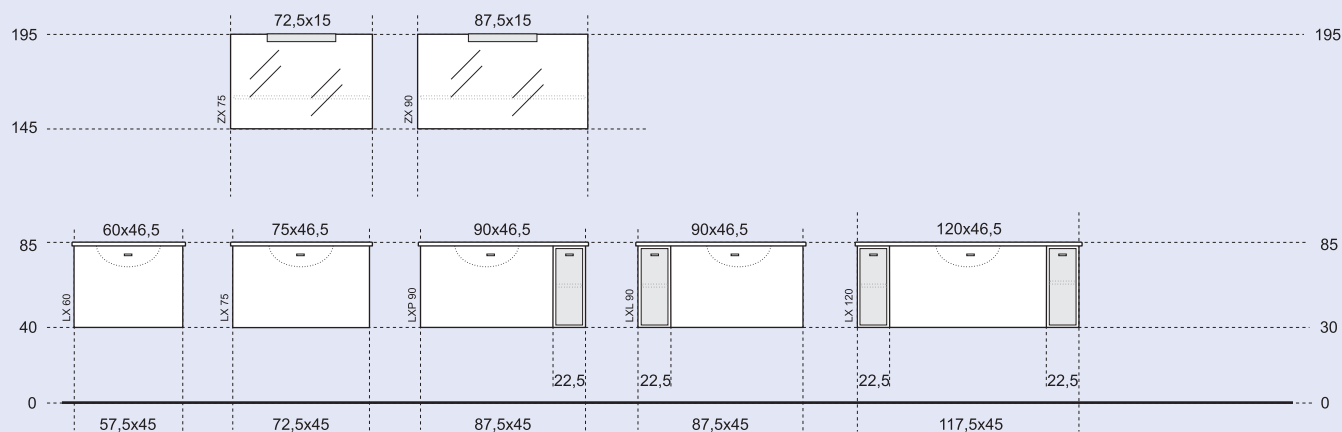

Art. Number	Description	Structure/Fronts	Size (cm) width x height x depth	EUR excl. VAT
X01.L L	Tall cabinet left	white glossy lacquered	35x175x33,5	446,30
X01.K L	Tall cabinet left	chestnut	35x175x33,5	395,10
X01.D L	Tall cabinet left	dark oak	35x175x33,5	395,10
X02.L PL	Wall cabinet right/left	white glossy lacquered	24x70x17	181,70
X02.K PL	Wall cabinet right/left	chestnut	24x70x17	181,70
X02.D PL	Wall cabinet right/left	dark oak	24x70x17	181,70

Mirrors/mirror cabinets

X04.L P	Mirror cabinet with lamp, switch and socket right	white glossy lacquered	50x70x15	577,50
X04.K P	Mirror cabinet with lamp, switch and socket right	chestnut	50x70x15	433,10
X04.D P	Mirror cabinet with lamp, switch and socket right	dark oak	50x70x15	433,10
X04.L L	Mirror cabinet with lamp, switch and socket left	white glossy lacquered	50x70x15	577,50
X04.K L	Mirror cabinet with lamp, switch and socket left	chestnut	50x70x15	433,10
X04.D L	Mirror cabinet with lamp, switch and socket left	dark oak	50x70x15	433,10
X03	Mirror with lamp and switch		50x70x3	135,70

HAPPY

Art. Number	Description	Structure/Fronts	Size (cm) width x height x depth	EUR excl. VAT

Vanity units with washbasins

LX60.L	Vanity unit with drawer, washbasin 60 x 46 cm	white glossy lacquered	57,5x43x45	437,10
LX60.K	Vanity unit with drawer, washbasin 60 x 46 cm	chestnut	57,5x43x45	402,20
LX60.D	Vanity unit with drawer, washbasin 60 x 46 cm	dark oak	57,5x43x45	402,20