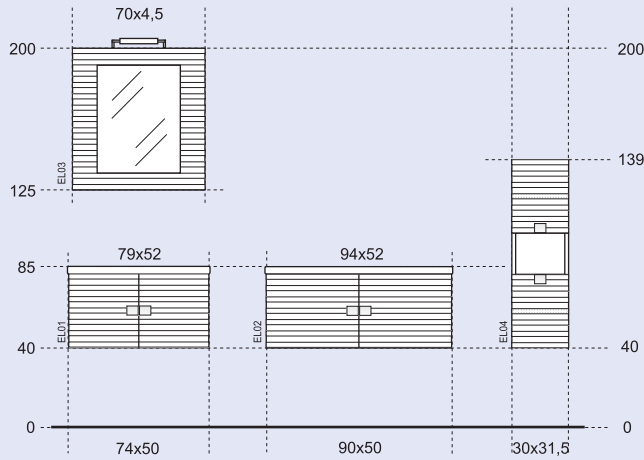

Art. Number	Description	Structure/Fronts	Size (cm) width x height x depth	EUR excl. VAT

Vanity units with ceramic washbasins

EL01.W	Vanity unit with washbasin 79 x 52 cm	solid oak stained wenge	74x45x50	1 168,10
EL02.W	Vanity unit with washbasin 94 x 52 cm	solid oak stained wenge	90x45x50	1 264,40
EL03.W	Mirror with lamp	solid oak stained wenge	70x75x4,5	861,90
EL04.W L	Wall cabinet left	solid oak stained wenge	30x99x31,5	1 166,00
EL04.W P	Wall cabinet right	solid oak stained wenge	30x99x31,5	1 166,00
HL137	Furniture siphon (saves a lot of space)			24,00