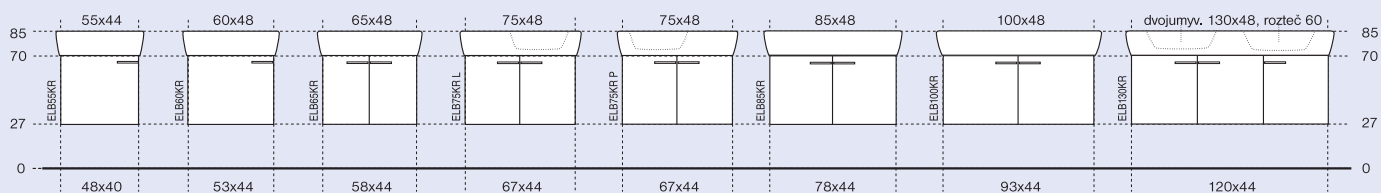

Vanity units with Keramag Renova Plan washbasins

Art. Number	Description	Structure/Fronts	Size (cm) width x height x depth	EUR excl. VAT

Vanity units with Laufen Pro washbasins

ELB55LP.*	vanity unit with ceramic washbasin 50x48 cm	*	48x57,5x45	217,80
ELB60LP.*	vanity unit with ceramic washbasin 60x48 cm	*	53x57,5x45	226,10
ELB65LP.*	vanity unit with ceramic washbasin 65x48 cm	*	58x57,5x45	250,50
ELB85LP.*	vanity unit with ceramic washbasin 85x48 cm	*	78x57,5x45	449,20
ELB105LP.*	vanity unit with ceramic washbasin 105x48 cm	*	98x57,5x45	553,40
ELB130LP.*	vanity unit with ceramic doublewashbasin 130x48cm	*	121,5x57,5x45	968,20

Vanity units with Keramag Renova Plan washbasins

ELB55KR.*	vanity unit with ceramic washbasin 50x44 cm	*	48x57,5x40	217,80
ELB60KR.*	vanity unit with ceramic washbasin 60x48 cm	*	53x57,5x44	226,10
ELB65KR.*	vanity unit with ceramic washbasin 65x48 cm	*	58x57,5x44	250,50
ELB75KR P.*	vanity unit with ceramic washbasin 75x48 cm (washbasin on left)	*	67x57,5x44	426,50
ELB75KR L.*	vanity unit with ceramic washbasin 75x48 cm (washbasin on right)	*	67x57,5x44	426,50
ELB85KR.*	vanity unit with ceramic washbasin 85x48 cm	*	78x57,5x44	449,20
ELB100KR.*	vanity unit with ceramic washbasin 100x48 cm	*	93x57,5x44	553,40
ELB130KR.*	vanity unit with ceramic doublewashbasin 130x48cm	*	120x57,5x44	968,20