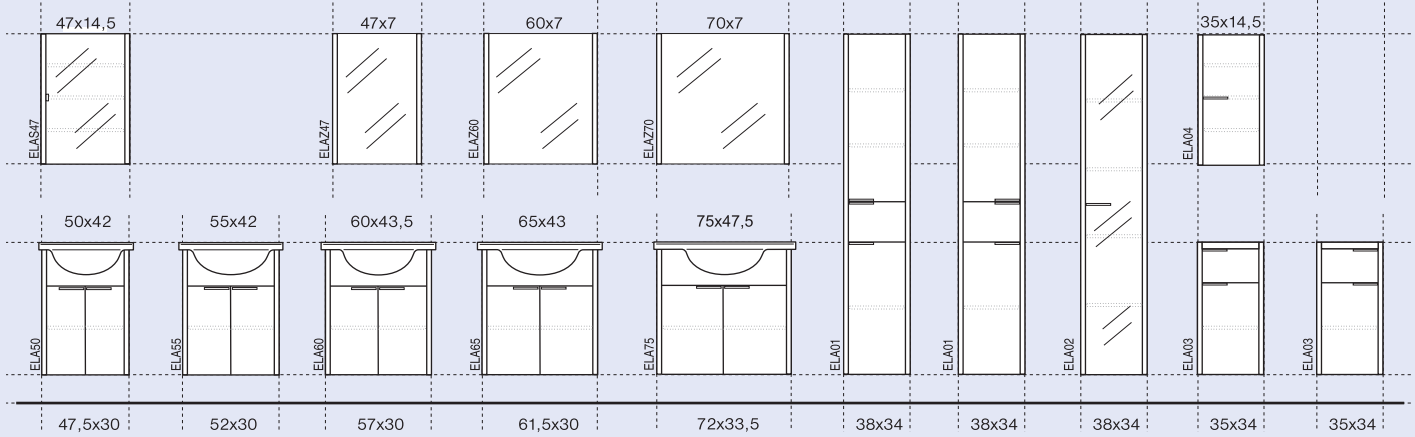

ELEMENTS A

Art. Number	Description	Structure/Fronts	Size (cm) width x height x depth	EUR excl. VAT

Vanity units (w/o drawers)

ELA50.*	vanity unit with ceramic washbasin 50x42 cm	*	47,5x70x30	177,00
ELA55.*	vanity unit with ceramic washbasin 55x42 cm	*	52x70x30	185,50
ELA60.*	vanity unit with ceramic washbasin 60x43,5 cm	*	57x70x30	192,20
ELA65.*	vanity unit with ceramic washbasin 65x43 cm	*	61,5x70x30	197,70
ELA75.*	vanity unit with ceramic washbasin 75x47,5 cm	*	72x70x33,5	228,20

ELEMENTS A