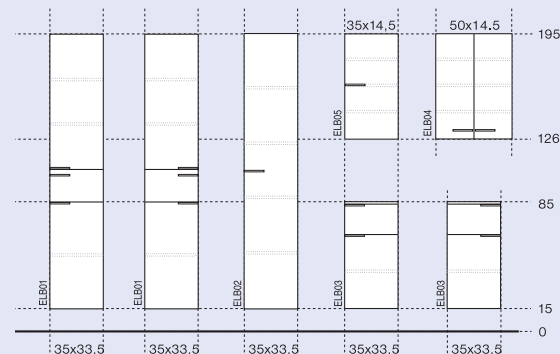

Cabinets

Art. Number	Description	Structure/Fronts	Size (cm) width x height x depth	EUR excl. VAT

Cabinets

ELB01.* L	Tall cabinet with drawer - left	*	38x180x34	260,00
ELB01.* P	Tall cabinet with drawer - right	*	38x180x34	260,00
ELB02.*	Tall cabinet	*	38x180x34	239,30
ELB03.* L	Cabinet with drawer - left	*	35x72x34	192,60
ELB03.* P	Cabinet with drawer - right	*	35x72x34	192,60
ELB04.*	Upper cabinet	*	50x70x14,5	103,40
ELB05.*	Upper cabinet	*	35x69x15	92,20
ELB06.*	Upper cabinet	*	20x69x14,5	76,50

NEW 2010

ELB2100.L	vanity unit with double washbasin 100x46 cm	*	98x55x45	343,00
ELBK2100.L	vanity unit drawer with double washbasin 100x46 cm	*	98x55x45	495,90
ELBK2120.L	vanity unit drawer with double washbasin 100x46 cm	*	118x55x45	619,90
ELB50I.L	vanity unit with ceramic washbasin 55x35 cm	*	55,5x48,5x34,5	186,00
EL50.L L	Mirror cabinet with lamp, switch and socket left	*	50x70x15	206,70
EL50.L P	Mirror cabinet with lamp, switch and socket right	*	50x70x15	206,70

Mirrors/ mirror cabinets

YE01.*	Mirror cabinet (left/right)	*	47x69x15	136,40
ELB47	Mirror	*	47x69x2	20,70
ELBZ47.*	Mirror with shelf and halogen lamps, switch and socket	*	47x69x14,5	139,30