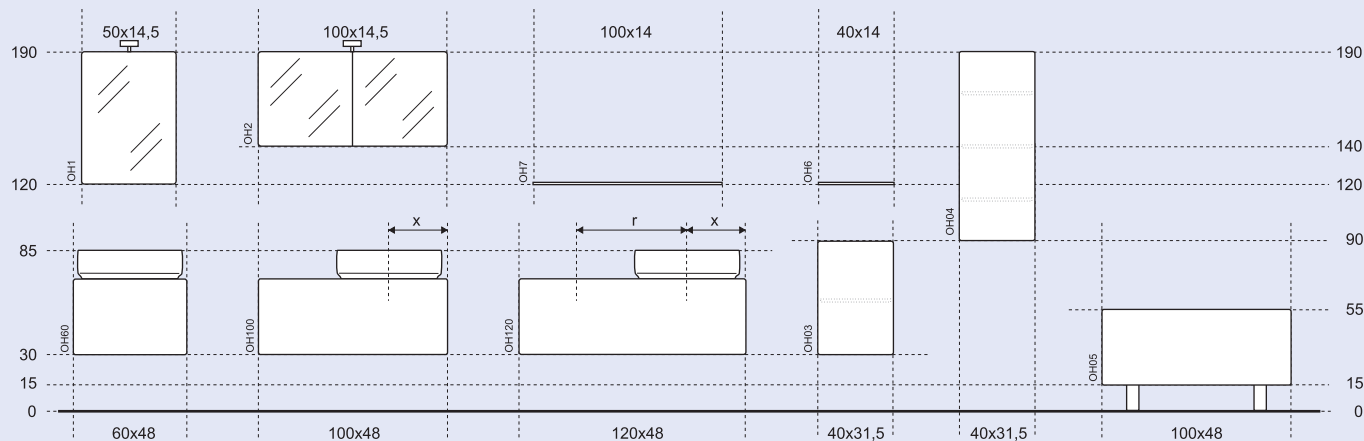

Art. Number	Description	Structure/Fronts	Size (cm) width x height x depth	EUR excl. VAT

Cabinets - fronts in laminates group A

OH60_	vanity unit with drawer	white glossy lacquered/HPL laminate	60x40x50	612,60
OH100_	vanity unit with drawer	white glossy lacquered/HPL laminate	100x40x50	783,20
OH120_	vanity unit with drawer	white glossy lacquered/HPL laminate	120x40x50	831,30
OH3_	side cabinet	white glossy lacquered/HPL laminate	40x60x33	463,80
OH4_	side cabinet	white glossy lacquered/HPL laminate	40x100x33	529,40
OH5_	self-standing cabinet with drawer	white glossy lacquered/HPL laminate	100x40x50	875,10
OH6_	shelves (incl.fixing)	white glossy lacquered/chrome	40x1x14	87,60
OH7_	shelves (incl.fixing, glass soap dispenser and cup)	white glossy lacquered/chrome	100x1x14	216,60
OH1_	mirror cabinet with lamp, inside lamp, switch and socket	white glossy lacquered	50x70x15,5	691,30
OH2_	mirror cabinet with lamp, inside lamp, switch and socket	white glossy lacquered	100x50x15,5	870,70
OH8_	towel holder	chrome		83,20

Prices are the same for fronts in laminate/ lacquer: **OH_B031** – borneo relief, **OH_C098** – oak relief, **OH_B15** – white relief and **OH_RAL****** – RAL (Ral colour)

Cabinets - fronts in laminates group B

OH60_	vanity unit with drawer	white glossy lacquered/HPL laminate	60x40x50	656,30
OH100_	vanity unit with drawer	white glossy lacquered/HPL laminate	100x40x50	853,10
OH120_	vanity unit with drawer	white glossy lacquered/HPL laminate	120x40x50	905,60
OH3_	side cabinet	white glossy lacquered/HPL laminate	40x60x33	507,60
OH4_	side cabinet	white glossy lacquered/HPL laminate	40x100x33	599,40
OH5_	self-standing cabinet with drawer	white glossy lacquered/HPL laminate	100x40x50	962,50