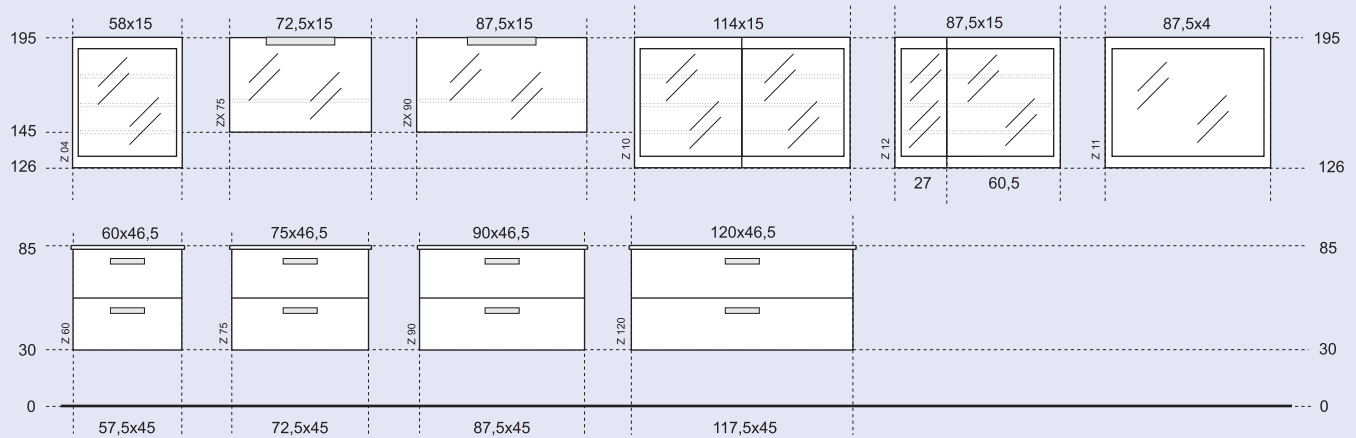

Art. Number	Description	Structure/Fronts	Size (cm) width x height x depth	EUR excl. VAT

Vanity units with ceramic washbasins

EL01.W	Vanity unit with washbasin 79 x 52 cm	solid oak stained wenge	74x45x50	1 168,10
EL02.W	Vanity unit with washbasin 94 x 52 cm	solid oak stained wenge	90x45x50	1 264,40
EL03.W	Mirror with lamp	solid oak stained wenge	70x75x4,5	861,90
EL04.W L	Wall cabinet left	solid oak stained wenge	30x99x31,5	1 166,00
EL04.W P	Wall cabinet right	solid oak stained wenge	30x99x31,5	1 166,00
HL137	Furniture siphon (saves a lot of space)			24,00