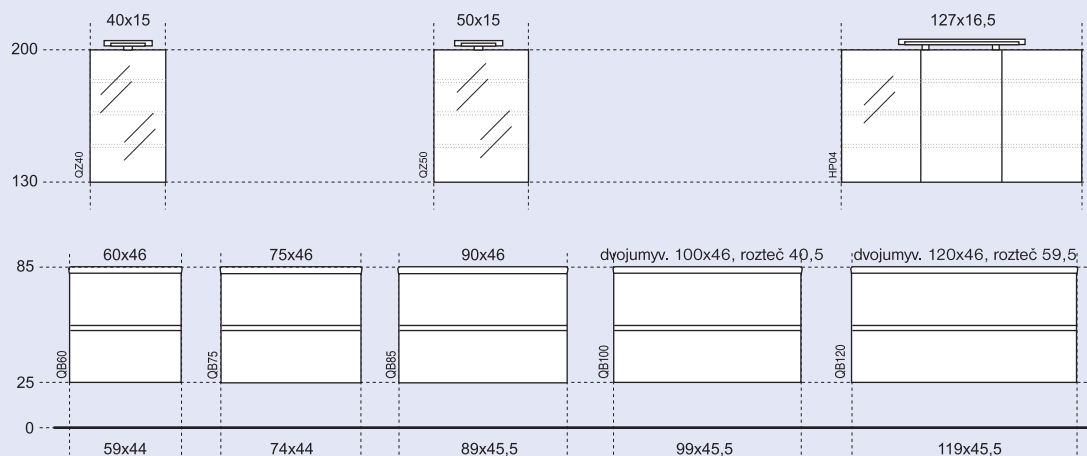

Art. Number	Description	Structure/Fronts	Size (cm) width x height x depth	EUR excl. VAT
QKR75P.RAL	Vanity unit with ceramic washbasin on left 75x48 cm	Glossy lacquered	67x49x44	668,30
QKR75P.#	Vanity unit with ceramic washbasin on left 75x48 cm	decor	67x49x44	660,80
QKR75L.RAL	Vanity unit with ceramic washbasin on right 75x48 cm	Glossy lacquered	67x49x44	668,30
QKR75L.#	Vanity unit with ceramic washbasin on right 75x48 cm	decor	67x49x44	660,80
QKR85.RAL	Vanity unit with ceramic washbasin 85x48 cm	Glossy lacquered	78x49x44	696,50
QKR85.#	Vanity unit with ceramic washbasin 85x48 cm	decor	78x49x44	687,30
QKR100.RAL	Vanity unit with ceramic washbasin 100x48 cm	Glossy lacquered	78x49x44	843,50
QKR100.#	Vanity unit with ceramic washbasin 100x48 cm	decor	78x49x44	834,30
QKR130.RAL	Vanity unit with ceramic doublewashbasin 130x48 cm	Glossy lacquered	120x49x44	1 345,80
QKR130.#	Vanity unit with ceramic doublewashbasin 130x48 cm	decor	120x49x44	1 302,40

Art. Number	Description	Structure/Fronts	Size (cm) width x height x depth	EUR excl. VAT

Vanity unit with ceramic washbasin Plan**

QB60.RAL	Vanity unit with ceramic washbasin 60x46 cm	Glossy lacquered	59x58x45,5	404,30
QB60.#	Vanity unit with ceramic washbasin 60x46 cm	decor	59x58x45,5	395,90
QB75.RAL	Vanity unit with ceramic washbasin 75x46 cm	Glossy lacquered	74x58x45,5	475,10
QB75.#	Vanity unit with ceramic washbasin 75x46 cm	decor	74x58x45,5	471,20
QB90.RAL	Vanity unit with ceramic washbasin 90x46 cm	Glossy lacquered	89x58x45,5	516,30
QB90.#	Vanity unit with ceramic washbasin 90x46 cm	decor	89x58x45,5	500,90
QB100.RAL	Vanity unit with ceramic doublewashbasin 100x46 cm	Glossy lacquered	99x58x45,5	621,30
QB100.#	Vanity unit with ceramic doublewashbasin 100x46 cm	decor	99x58x45,5	603,80