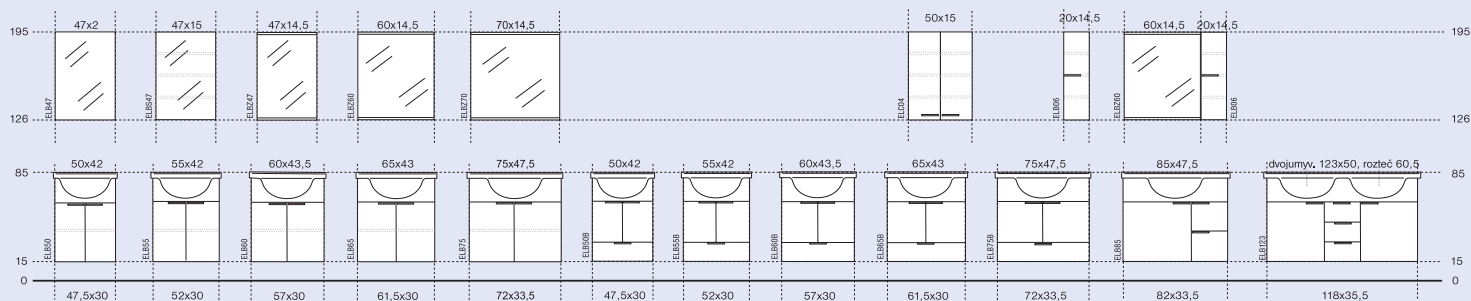

Art. Number	Description	Structure/Fronts	Size (cm) width x height x depth	EUR excl. VAT

Vanity units (w/o drawers)

ELB50.*	vanity unit with ceramic washbasin 50x42 cm	*	47,5x70x30	159,60
ELB55.*	vanity unit with ceramic washbasin 55x42 cm	*	52x70x30	167,40
ELB60.*	vanity unit with ceramic washbasin 60x43,5 cm	*	57x70x30	172,40
ELB65.*	vanity unit with ceramic washbasin 65x43 cm	*	61,5x70x30	178,60
ELB75.*	vanity unit with ceramic washbasin 75x47,5 cm	*	72x70x33,5	204,60

Vanity units (one drawer)

ELB50B.*	vanity unit with ceramic washbasin 50x42 cm	*	47,5x70x30	195,50
ELB55B.*	vanity unit with ceramic washbasin 55x42 cm	*	52x70x30	205,80
ELB60B.*	vanity unit with ceramic washbasin 60x43,5 cm	*	57x70x30	207,90
ELB65B.*	vanity unit with ceramic washbasin 65x43 cm	*	61,5x70x30	214,10
ELB75B.*	vanity unit with ceramic washbasin 75x47,5 cm	*	72x70x33,5	243,00
ELB85.*	vanity unit with ceramic washbasin 85x47,5 cm	*	82x70x33,5	324,40
ELB123.*	vanity unit with ceramic doublewashbasin 123x50 cm	*	118x70x35,5	495,50