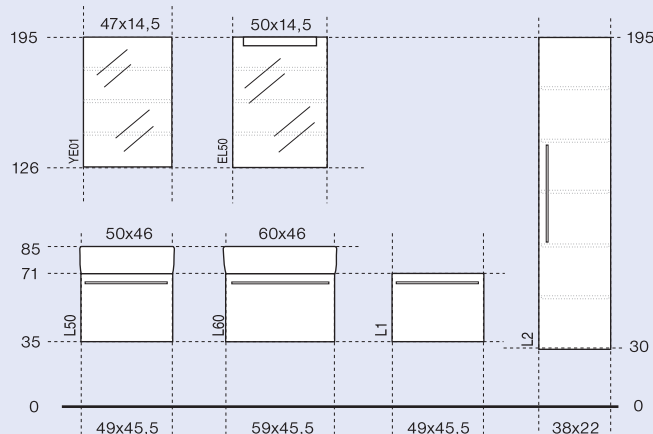

Art. Number	Description	Structure/Fronts	Size (cm) width x height x depth	EUR excl. VAT

Vanity units with washbasins KOLO Twins

L50.RAL	Vanity unit with washbasin KOLO L51150 w. 50 x d. 46 cm (rectangular inside)	RAL glossy lacquered/RAL glossy lacquered	49x50(36)x45,5	279,80
L51.RAL	Vanity unit with washbasin KOLO L51151 w. 50 x d. 46 cm (oval inside)	RAL glossy lacquered/RAL glossy lacquered	49x50(36)x45,5	279,80
L60.RAL	Vanity unit with washbasin KOLO L51160 w. 60 x d. 46 cm (rectangular inside)	RAL glossy lacquered/RAL glossy lacquered	59x50(36)x45,5	288,90
L61.RAL	Vanity unit with washbasin KOLO L51161 w. 60 x d. 46 cm (oval inside)	RAL glossy lacquered/RAL glossy lacquered	59x50(36)x45,5	288,90
L1.RAL	Side cabinet	RAL glossy lacquered/RAL glossy lacquered	49x36x45,5	233,90
L2.RAL	Tall cabinet (left / right)	RAL glossy lacquered/RAL glossy lacquered	38x165x22	214,90

Mirrors/ mirror cabinets

QZ40L.RAL	Mirror cabinet with switch and socket- left	RAL glossy lacquered	40x70x15	229,70
QZ40P.RAL	Mirror cabinet with switch and socket- right	RAL glossy lacquered	40x70x15	229,70
QZ50L.RAL	Mirror cabinet with switch and socket- left	RAL glossy lacquered	50x70x15	238,90
QZ50P.RAL	Mirror cabinet with switch and socket- right	RAL glossy lacquered	50x70x15	238,90
EL50.RAL L	Mirror cabinet with lamp inside, switch and socket - left	RAL glossy lacquered	50x70x14,5	206,70
EL50.RAL P	Mirror cabinet with lamp inside, switch and socket - right	RAL glossy lacquered	50x70x14,5	206,70
YE01.RAL	Mirror cabinet	RAL glossy lacquered	50x70x14,5	136,40

Colours - structure/fronts

RAL lacquer: 0000 - Glossy White, 2011 - Glossy Orange, 3020 - Glossy Red, 7046 - Glossy Grey