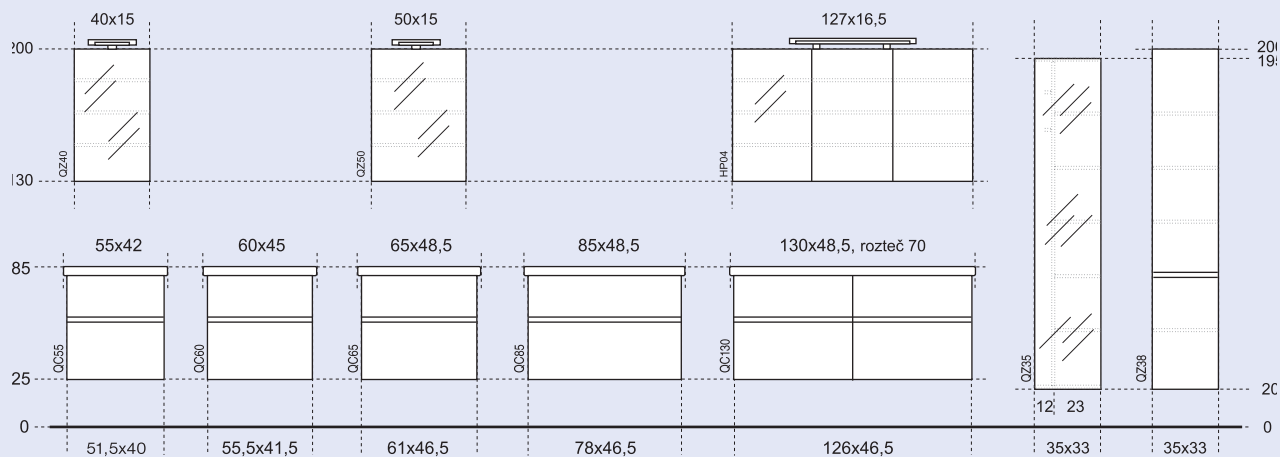

Art. Number	Description	Structure/Fronts	Size (cm) width x height x depth	EUR excl. VAT
QB120.RAL	Vanity unit with ceramic doublewashbasin 120x46 cm	Glossy lacquered	119x58x45,5	748,10
QB120.#	Vanity unit with ceramic doublewashbasin Plan* 120x46 cm	decor	119x58x45,5	743,30

Art. Number	Description	Structure/Fronts	Size (cm) width x height x depth	EUR excl. VAT

Vanity unit with ceramic washbasin Jika Cubito**

QC55.RAL	Vanity unit with ceramic washbasin 55x42 cm	Glossy lacquered	51,5x55x40	403,80
QC55.#	Vanity unit with ceramic washbasin 55x42 cm	decor	51,5x55x40	395,90
QC60.RAL	Vanity unit with ceramic washbasin 60x45 cm	Glossy lacquered	55,5x55x41,5	409,10
QC60.#	Vanity unit with ceramic washbasin 60x45 cm	decor	55,5x55x41,5	399,40
QC65.RAL	Vanity unit with ceramic washbasin 65x48,5 cm	Glossy lacquered	61x55x46,5	428,30
QC65.#	Vanity unit with ceramic washbasin 65x48,5 cm	decor	61x55x46,5	415,20
QC85.RAL	Vanity unit with ceramic washbasin 85x48,5 cm	Glossy lacquered	78x55x46,5	641,40
QC85.#	Vanity unit with ceramic washbasin 85x48,5 cm	decor	78x55x46,5	628,70
QC130.RAL	Vanity unit with ceramic doublewashbasin 130x48,5 cm	Glossy lacquered	126x55x46,5	1 046,90
QC130.#	Vanity unit with ceramic doublewashbasin 130x48,5 cm	decor	126x55x46,5	996,20

Cabinets

QZ35.RAL	Tall cabinet with mirror	Glossy lacquered	35x175x33	315,40
QZ35.#	Tall cabinet with mirror	decor	35x175x33	299,70
QZ38L.RAL	Tall cabinet left	Glossy lacquered	35x180x33	231,00
QZ38L.#	Tall cabinet left	decor	35x180x33	216,10
QZ38P.RAL	Tall cabinet right	Glossy lacquered	35x180x33	231,00