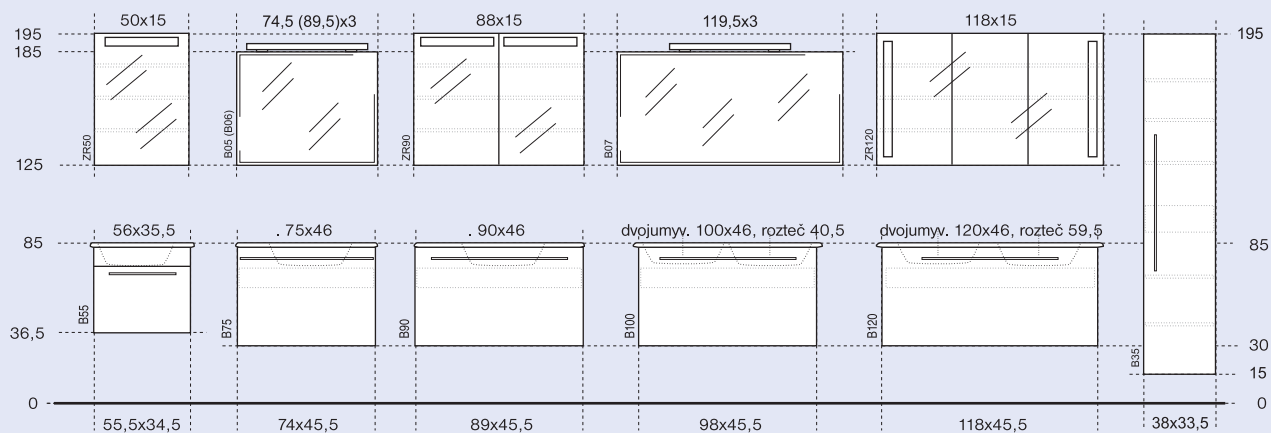

Art. Number	Description	Structure/Fronts	Size (cm) width x height x depth	EUR excl. VAT
Accessories				
Q57	Laundry basket	white		30,60
HL137	Furniture siphon (saves a lot of space) **Furniture siphon HL137 is necessary for these vanity units!			24,00
	*Mirror cabinets have mirror on both sides of door, switch and socket inside.They can be delivered with any plate fixing lamp (see LAMPS pricelist)			
#	Add decor code to each item. Z - sanded zebrano, W - wenge			
RAL	Add RAL colour number (according to colour card) to each item. 0000 - glossy white, 2011 - glossy orange, 3020 - glossy red, 7046 - glossy grey, 4008 - glossy lila, 1035 - gold,			
RALxxxx	Custom made RAL colour - price per order			56,90
	special finish KeraTect for washbasin Keramag			82,30
	special finish LCC for Laufen washbasin			72,40
	special finish Jika Perla			45,00

Art. Number	Description	Structure/Fronts	Size (cm) width x height x depth	EUR excl. VAT
Vanity units with ceramic washbasins				
B55.LL	Vanity unit with washbasin 55 x 35 cm	white glossy lacquered/white glossy lacquered	55,5x48,5x34,5	293,10
B55.TT	Vanity unit with washbasin 55 x 35 cm	teak decor/teak decor	55,5x48,5x34,5	253,80
B55.WW	Vanity unit with washbasin 55 x 35 cm	wenge decor/wenge decor	55,5x48,5x34,5	258,10
B75.LL	Vanity unit with washbasin 75 x 46 cm	white glossy lacquered/white glossy lacquered	74x55x45,5	608,10
B75.TT	Vanity unit with washbasin 75 x 46 cm	teak decor/teak decor	74x55x45,5	551,30