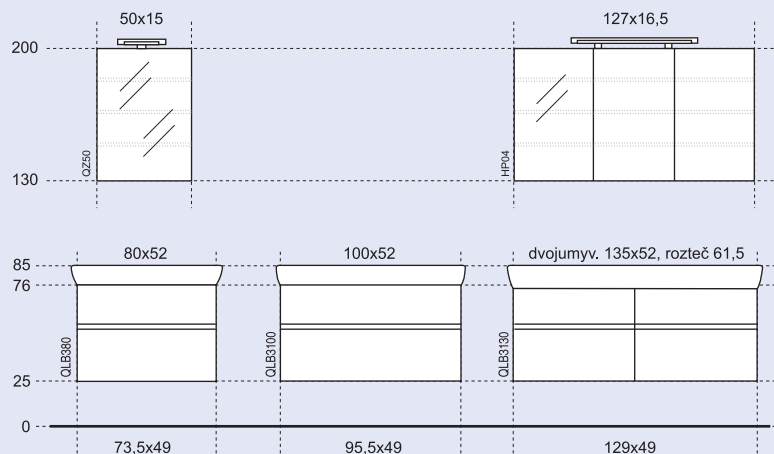

Art. Number	Description	Structure/Fronts	Size (cm) width x height x depth	EUR excl. VAT
QZ38P.#	Tall cabinet right	decor	35x180x33	216,10

Mirrors/ mirror cabinets*

QZ40L.RAL	Mirror cabinet - left	Glossy lacquered	40x70x15	229,70
QZ40L.#	Mirror cabinet - left	decor	40x70x15	229,70
QZ40P.RAL	Mirror cabinet - right	Glossy lacquered	40x70x15	229,70
QZ40P.#	Mirror cabinet - right	decor	40x70x15	229,70
QZ50L.RAL	Mirror cabinet - left	Glossy lacquered	50x70x15	238,90
QZ50L.#	Mirror cabinet - left	decor	50x70x15	238,90
QZ50P.RAL	Mirror cabinet - right	Glossy lacquered	50x70x15	238,90
QZ50P.#	Mirror cabinet - right	decor	50x70x15	238,90

Art. Number	Description	Structure/Fronts	Size (cm) width x height x depth	EUR excl. VAT

Vanity unit with ceramic washbasin Laufen LB3**

QLB380.RAL	Vanity unit with ceramic washbasin 80x52 cm	Glossy lacquered	73,5x51,5x49	770,00
QLB380.#	Vanity unit with ceramic washbasin 80x52 cm	decor	73,5x51,5x49	756,90
QLB3100.RAL	Vanity unit with ceramic washbasin 100x52 cm	Glossy lacquered	95,5x51,5x49	927,50
QLB3100.#	Vanity unit with ceramic washbasin 100x52 cm	decor	95,5x51,5x49	912,20
QLB3135.RAL	Vanity unit with ceramic doublewashbasin 100x52 cm	Glossy lacquered	129x51,5x49	1 426,30
QLB3135.#	Vanity unit with ceramic doublewashbasin 100x52 cm	decor	129x51,5x49	1 395,60